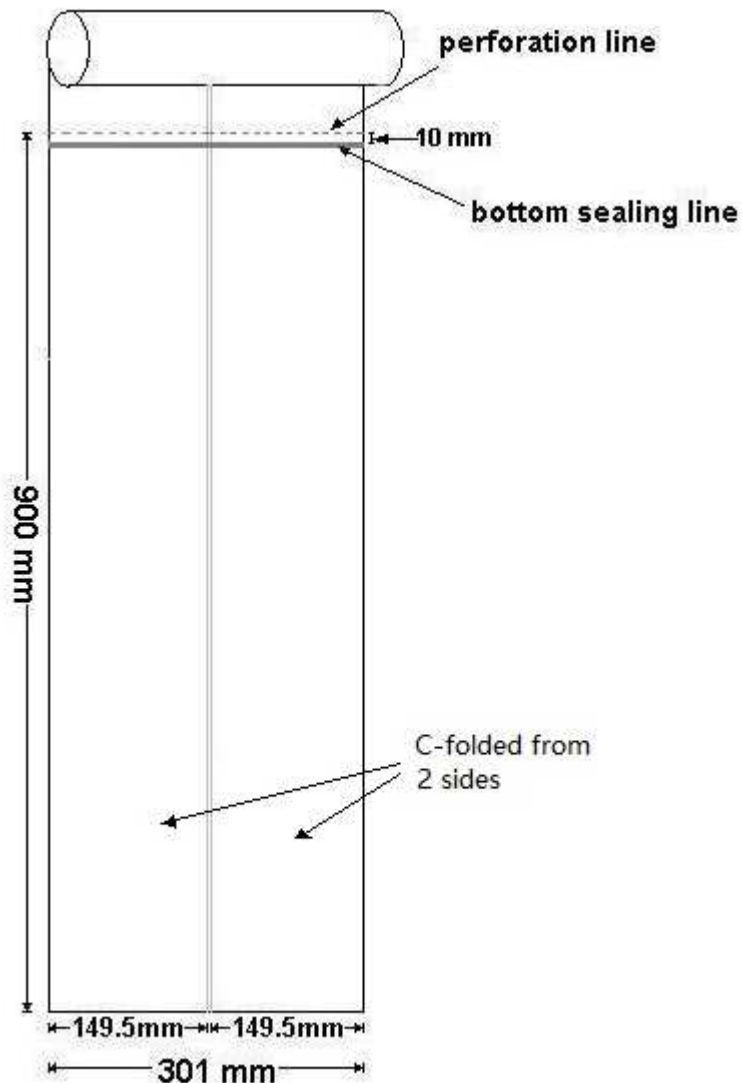

Product Specification Sheet

Customer: **Norengros AS**

Art. No. 4625

Product : LDPE garbage bags on roll
Colour : White
Material : 80% LDPE (70% virgin, 10% recycled), 15%LLDPE, 5% white masterbatch
Thickness : 12 micron (+/- 3%)
Size : Width 600 mm (+/- 5 mm), Length: 900 mm (+/- 5 mm)
Folding : C-folded to 300 + 300 mm
Weight : 11.92 kgs/1000 pcs. (+/-3%)

Packing : 25 pcs. per roll, 20 rolls (500 pcs.) per corrugated carton

Carton meas. : 315 x 215 x 165 mm

N.W./G.W. : 5.95 kgs / 6.11 kgs

Shelf-Life : 5 years

Intended Use : packaging of non-food stuff

Dispose : recycling or burning